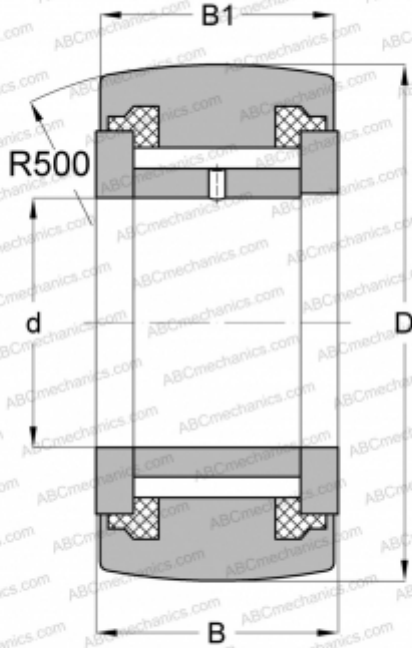

NATV 15 PP ABC

Yoke type track roller

TYPE: Roller bearings, Yoke type track rollers, With axial guidance, Full complement needle roller set, sealing rings on both sides

Technical specification

DIMENSIONS, MM

d	15,000
D	35,000
B	19,000
B1	18,000

WEIGHT, KG

0,109

MANUFACTURER

[ABC](#)

INTERCHANGE

INA	NATV 15 PP
SKF	NATV 15 PPA
IKO	NART 15 VUUR
McGill	MCYR-15-S