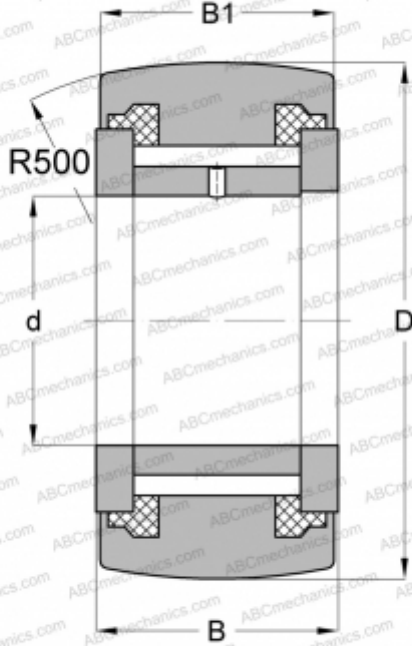

## NATV 15 PP INA

Yoke type track roller

TYPE: Roller bearings, Yoke type track rollers, With axial guidance, Full complement needle roller set, sealing rings on both sides

### Technical specification

#### DIMENSIONS, MM

d	15,000
D	35,000
B	19,000
B1	18,000

#### WEIGHT, KG

0,109