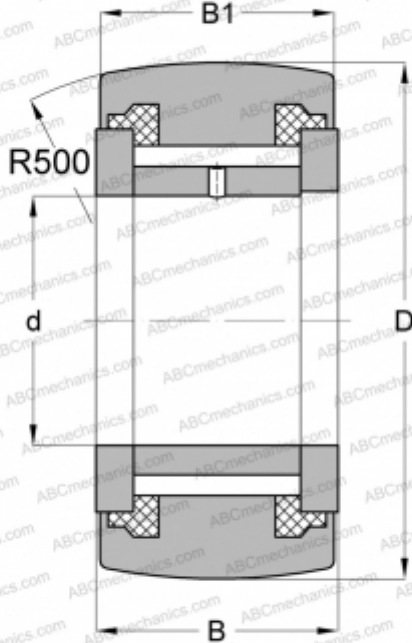

## NATV 15 PPA SKF

Yoke type track roller

TYPE: Roller bearings, Yoke type track rollers, With axial guidance, Full complement needle roller set, sealing rings on both sides

### Technical specification

#### DIMENSIONS, MM

d	15,000
D	35,000
B	19,000
B1	18,000

#### WEIGHT, KG

0,100