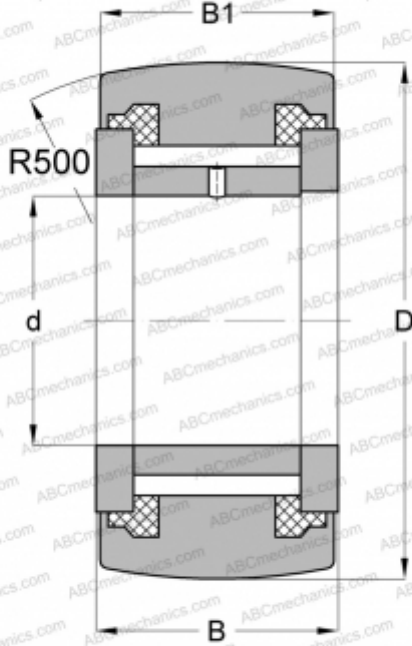

NART 15 VUUR IKO

Yoke type track roller

TYPE: Roller bearings, Yoke type track rollers, With axial guidance, Full complement needle roller set, sealing rings on both sides

Technical specification

DIMENSIONS, MM

| | |
|----|--------|
| d | 15,000 |
| D | 35,000 |
| B | 19,000 |
| B1 | 18,000 |

WEIGHT, KG

0,106

MANUFACTURER

[IKO](#)

INTERCHANGE

| | |
|--------|-----------------------------|
| ABC | NATV 15 PP |
| INA | NATV 15 PP |
| SKF | NATV 15 PPA |
| McGill | MCYR-15-S |