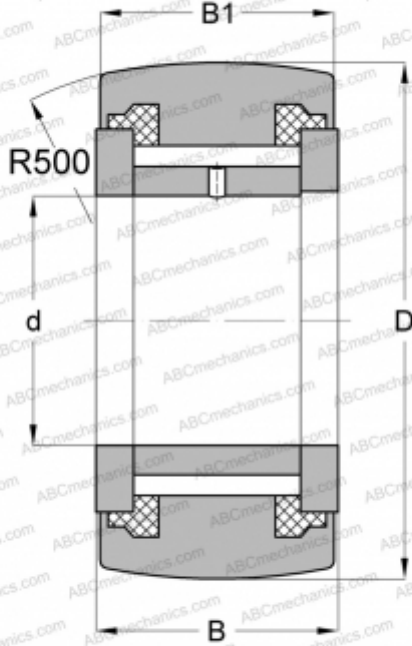

## NATV 17 PP ABC

Yoke type track roller

TYPE: Roller bearings, Yoke type track rollers, With axial guidance, Full complement needle roller set, sealing rings on both sides

### Technical specification

#### DIMENSIONS, MM

d	17,000
D	40,000
B	21,000
B1	20,000

#### WEIGHT, KG

0,154