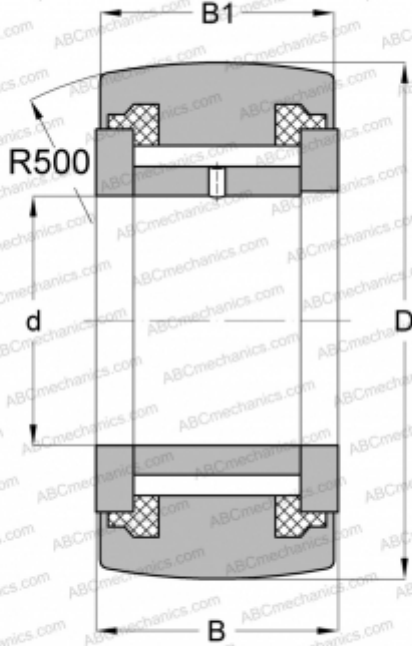

## NATV 17 PP INA

Yoke type track roller

TYPE: Roller bearings, Yoke type track rollers, With axial guidance, Full complement needle roller set, sealing rings on both sides

### Technical specification

#### DIMENSIONS, MM

d	17,000
D	40,000
B	21,000
B1	20,000

#### WEIGHT, KG

0,154