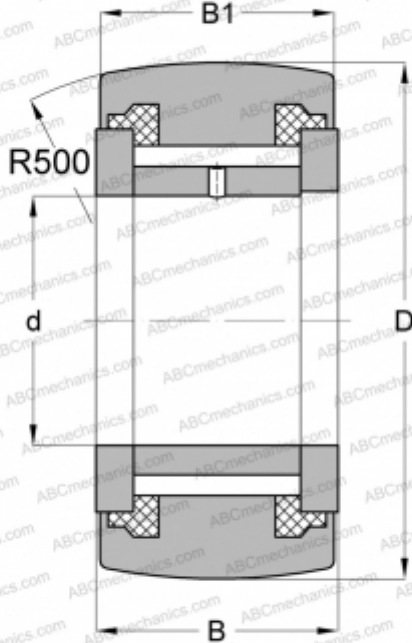

NATV 17 PPA SKF

Yoke type track roller

TYPE: Roller bearings, Yoke type track rollers, With axial guidance, Full complement needle roller set, sealing rings on both sides

Technical specification

DIMENSIONS, MM

d	17,000
D	40,000
B	21,000
B1	20,000

WEIGHT, KG

0,150

MANUFACTURER

[SKF](#)

INTERCHANGE

ABC	NATV 17 PP
INA	NATV 17 PP
IKO	NART 17 VUUR
McGill	MCYR-17-S

CALCULATION DATA