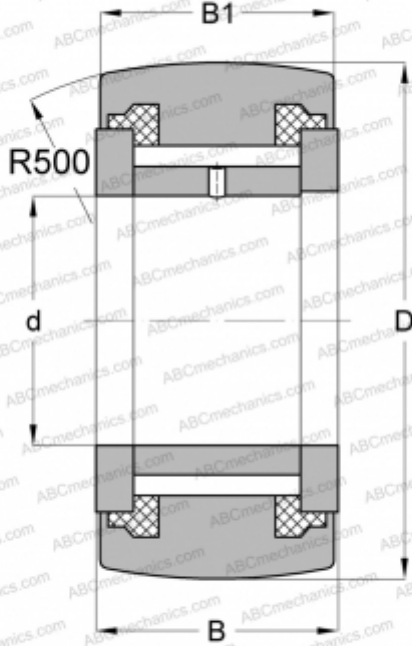

NATV 20 PP ABC

Yoke type track roller

TYPE: Roller bearings, Yoke type track rollers, With axial guidance, Full complement needle roller set, sealing rings on both sides

Technical specification

DIMENSIONS, MM

d	20,000
D	47,000
B	25,000
B1	24,000

WEIGHT, KG

0,254

MANUFACTURER

[ABC](#)

INTERCHANGE

INA	NATV 20 PP
SKF	NATV 20 PPA
IKO	NART 20 VUUR
McGill	MCYR-20-S