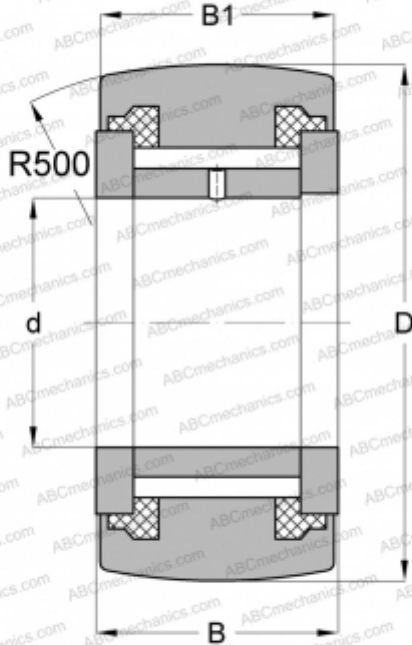

## NART 20 VUUR IKO

Yoke type track roller

TYPE: Roller bearings, Yoke type track rollers, With axial guidance, Full complement needle roller set, sealing rings on both sides

### Technical specification

#### DIMENSIONS, MM

d	20,000
D	47,000
B	25,000
B1	24,000

#### WEIGHT, KG

0,255