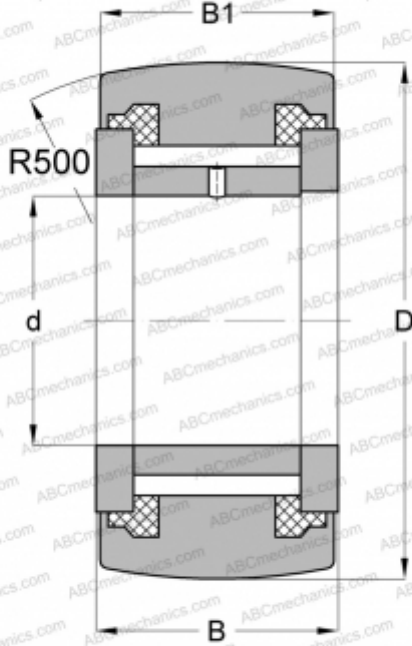

## NATV 25 PP INA

Yoke type track roller

TYPE: Roller bearings, Yoke type track rollers, With axial guidance, Full complement needle roller set, sealing rings on both sides

### Technical specification

#### DIMENSIONS, MM

d	25,000
D	52,000
B	25,000
B1	24,000

#### WEIGHT, KG

0,295