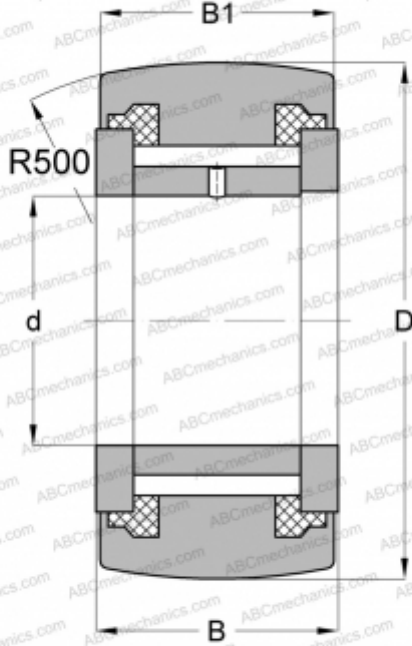

NATV 30 PP ABC

Yoke type track roller

TYPE: Roller bearings, Yoke type track rollers, With axial guidance, Full complement needle roller set, sealing rings on both sides

Technical specification

DIMENSIONS, MM

d	30,000
D	62,000
B	29,000
B1	28,000

WEIGHT, KG

0,481

MANUFACTURER

[ABC](#)

INTERCHANGE

INA	NATV 30 PP
SKF	NATV 30 PPA
IKO	NART 30 VUUR
McGill	MCYR-30-S