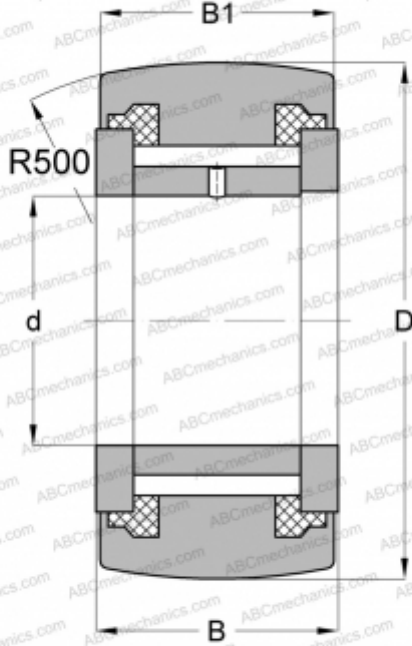

NATV 30 PP INA

Yoke type track roller

TYPE: Roller bearings, Yoke type track rollers, With axial guidance, Full complement needle roller set, sealing rings on both sides

Technical specification

DIMENSIONS, MM

d	30,000
D	62,000
B	29,000
B1	28,000

WEIGHT, KG

0,481

MANUFACTURER

[INA](#)

INTERCHANGE

ABC	NATV 30 PP
SKF	NATV 30 PPA
IKO	NART 30 VUUR
McGill	MCYR-30-S