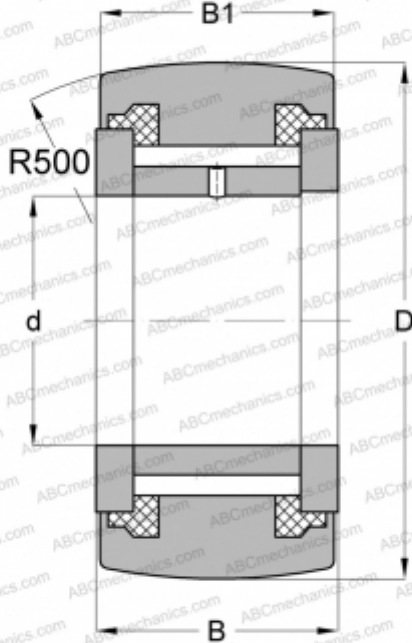

NATV 30 PPA SKF

Yoke type track roller

TYPE: Roller bearings, Yoke type track rollers, With axial guidance, Full complement needle roller set, sealing rings on both sides

Technical specification

DIMENSIONS, MM

d	30,000
D	62,000
B	29,000
B1	28,000

WEIGHT, KG

0,470

MANUFACTURER

[SKF](#)

INTERCHANGE

ABC	NATV 30 PP
INA	NATV 30 PP
IKO	NART 30 VUUR
McGill	MCYR-30-S

CALCULATION DATA