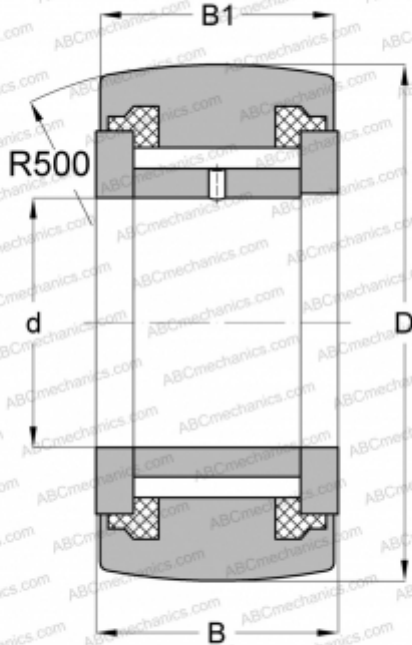

## NART 30 VUUR IKO

Yoke type track roller

TYPE: Roller bearings, Yoke type track rollers, With axial guidance, Full complement needle roller set, sealing rings on both sides

### Technical specification

#### DIMENSIONS, MM

d	30,000
D	62,000
B	29,000
B1	28,000

#### WEIGHT, KG

0,485