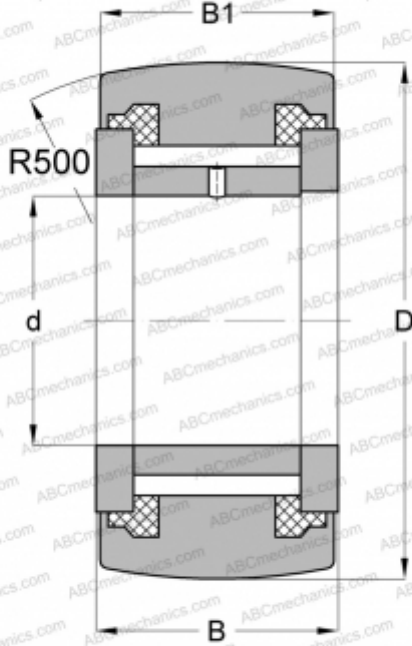

## MCYR-30-S McGill

Yoke type track roller

TYPE: Roller bearings, Yoke type track rollers, With axial guidance, Full complement needle roller set, sealing rings on both sides

### Technical specification

#### DIMENSIONS, MM

d	30,000
D	62,000
B	29,000
B1	28,000

#### WEIGHT, KG

0,481