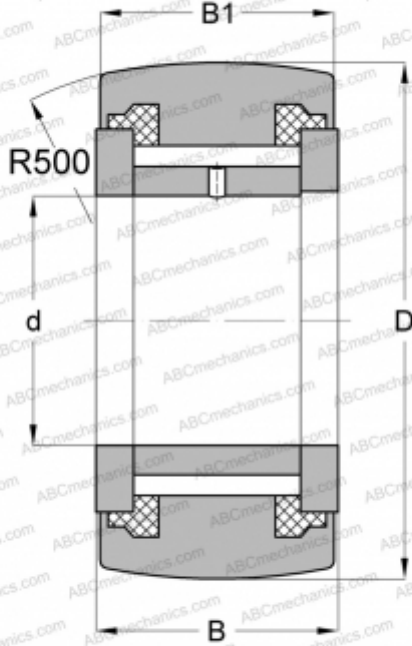

NATV 35 PP ABC

Yoke type track roller

TYPE: Roller bearings, Yoke type track rollers, With axial guidance, Full complement needle roller set, sealing rings on both sides

Technical specification

DIMENSIONS, MM

d	35,000
D	72,000
B	29,000
B1	28,000

WEIGHT, KG

0,658

MANUFACTURER

[ABC](#)

INTERCHANGE

INA	NATV 35 PP
SKF	NATV 35 PPA
IKO	NART 35 VUUR
McGill	MCYR-35-S