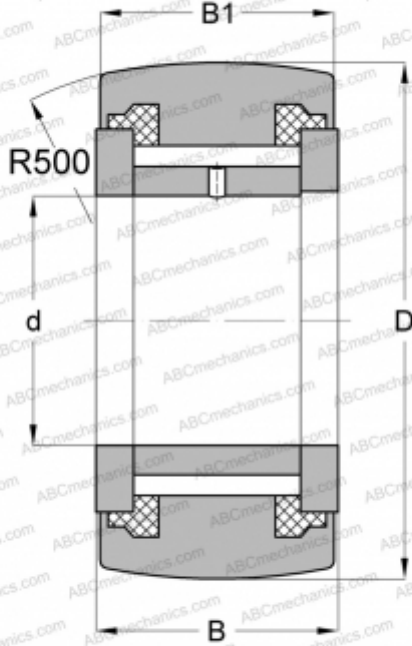

NATV 35 PP INA

Yoke type track roller

TYPE: Roller bearings, Yoke type track rollers, With axial guidance, Full complement needle roller set, sealing rings on both sides

Technical specification

DIMENSIONS, MM

d	35,000
D	72,000
B	29,000
B1	28,000

WEIGHT, KG

0,658

MANUFACTURER

[INA](#)

INTERCHANGE

ABC	NATV 35 PP
SKF	NATV 35 PPA
IKO	NART 35 VUUR
McGill	MCYR-35-S