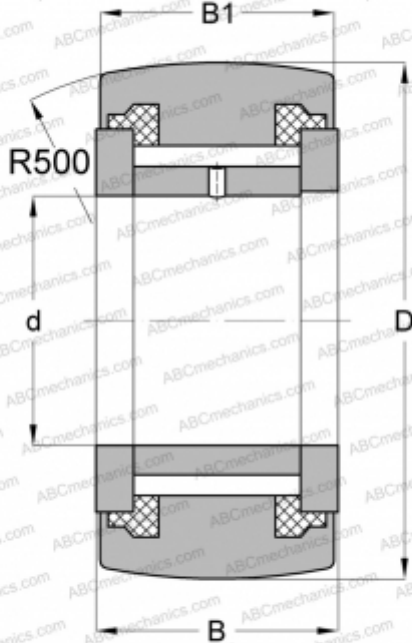

## NATV 35 PPA SKF

Yoke type track roller

TYPE: Roller bearings, Yoke type track rollers, With axial guidance, Full complement needle roller set, sealing rings on both sides

### Technical specification

#### DIMENSIONS, MM

d	35,000
D	72,000
B	29,000
B1	28,000

#### WEIGHT, KG

0,630