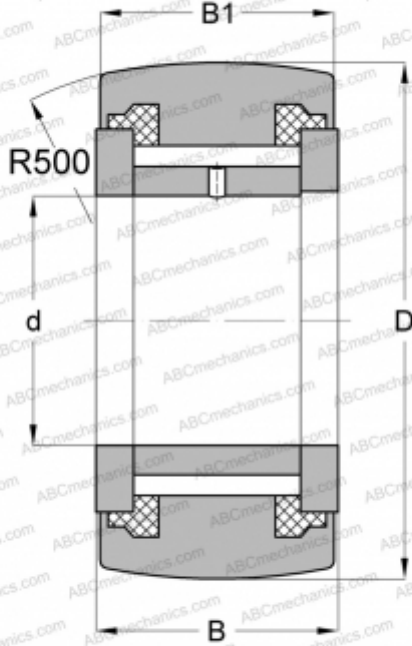

NATV 40 PP ABC

Yoke type track roller

TYPE: Roller bearings, Yoke type track rollers, With axial guidance, Full complement needle roller set, sealing rings on both sides

Technical specification

DIMENSIONS, MM

d	40,000
D	80,000
B	32,000
B1	30,000

WEIGHT, KG

0,848

MANUFACTURER

[ABC](#)

INTERCHANGE

INA	NATV 40 PP
SKF	NATV 40 PPA
IKO	NART 40 VUUR
McGill	MCYR-40-S