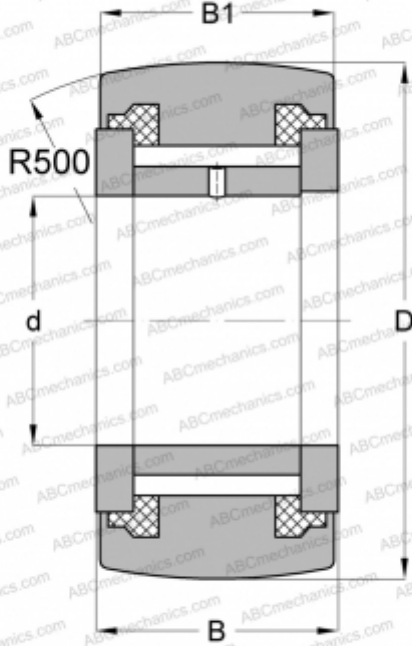

MCYR-40-S McGill

Yoke type track roller

TYPE: Roller bearings, Yoke type track rollers, With axial guidance, Full complement needle roller set, sealing rings on both sides

Technical specification

DIMENSIONS, MM

| | |
|----|--------|
| d | 40,000 |
| D | 80,000 |
| B | 32,000 |
| B1 | 30,000 |

WEIGHT, KG

0,848

MANUFACTURER

[McGill](#)

INTERCHANGE

| | |
|-----|------------------------------|
| ABC | NATV 40 PP |
| INA | NATV 40 PP |
| SKF | NATV 40 PPA |
| IKO | NART 40 VUUR |