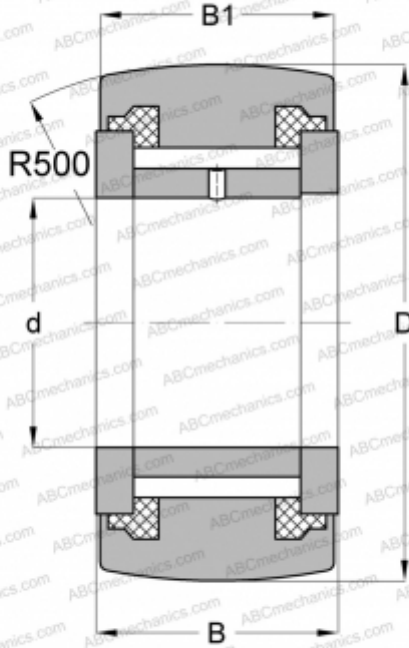

## NATV 45 PP INA

Yoke type track roller

TYPE: Roller bearings, Yoke type track rollers, With axial guidance, Full complement needle roller set, sealing rings on both sides

### Technical specification

#### DIMENSIONS, MM

d	45,000
D	85,000
B	32,000
B1	30,000

#### WEIGHT, KG

0,921