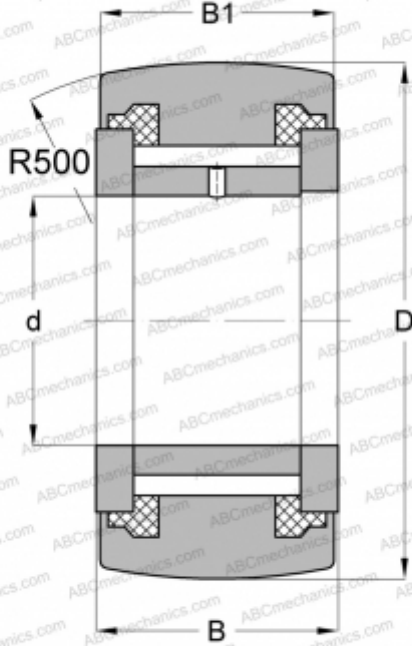

## NART 45 VUUR IKO

Yoke type track roller

TYPE: Roller bearings, Yoke type track rollers, With axial guidance, Full complement needle roller set, sealing rings on both sides

### Technical specification

#### DIMENSIONS, MM

|    |        |
|----|--------|
| d  | 45,000 |
| D  | 85,000 |
| B  | 32,000 |
| B1 | 30,000 |

#### WEIGHT, KG

0,935