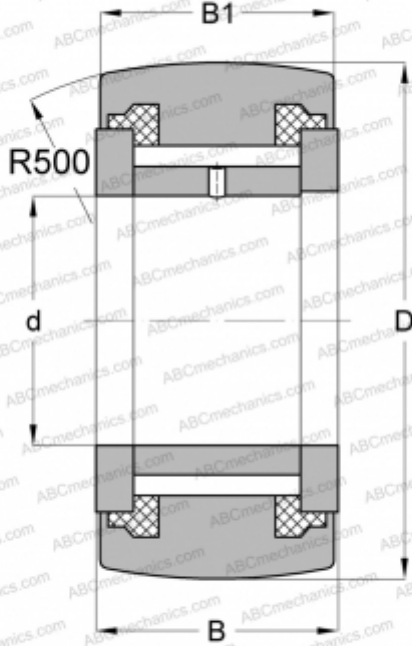

NATV 50 PP INA

Yoke type track roller

TYPE: Roller bearings, Yoke type track rollers, With axial guidance, Full complement needle roller set, sealing rings on both sides

Technical specification

DIMENSIONS, MM

d	50,000
D	90,000
B	32,000
B1	30,000

WEIGHT, KG

0,989

MANUFACTURER

[INA](#)

INTERCHANGE

ABC	NATV 50 PP
SKF	NATV 50 PPA
IKO	NART 50 VUUR
McGill	MCYR-50-S