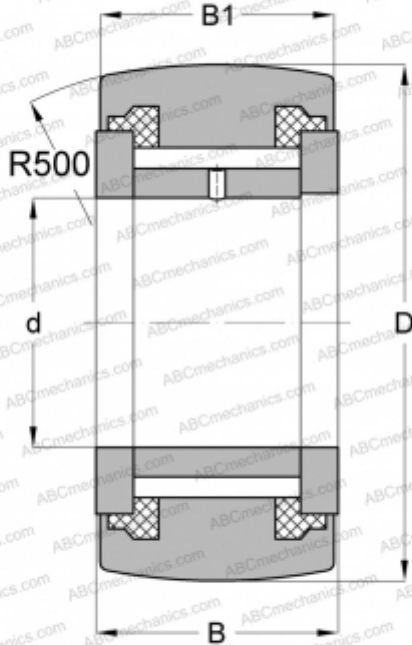

NATV 50 PPA SKF

Yoke type track roller

TYPE: Roller bearings, Yoke type track rollers, With axial guidance, Full complement needle roller set, sealing rings on both sides

Technical specification

DIMENSIONS, MM

d	50,000
D	90,000
B	32,000
B1	30,000

WEIGHT, KG

0,970

MANUFACTURER

[SKF](#)

INTERCHANGE

ABC	NATV 50 PP
INA	NATV 50 PP
IKO	NART 50 VUUR
McGill	MCYR-50-S

CALCULATION DATA