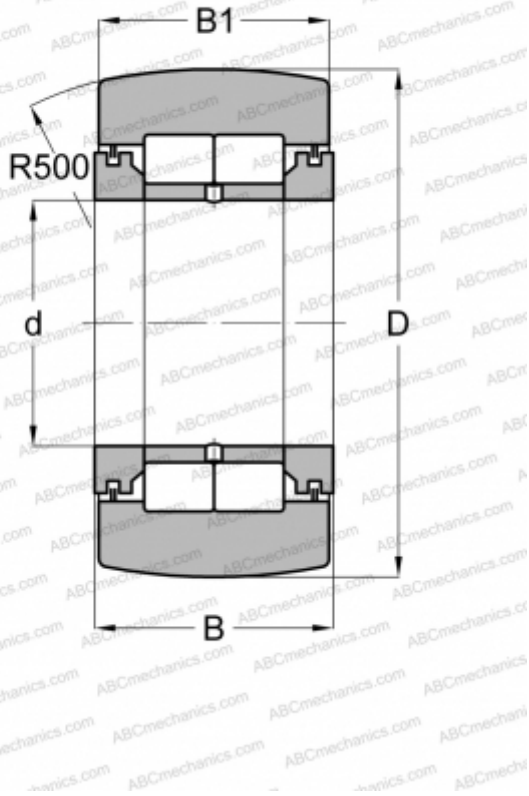

## NUTR 15 ABC

Yoke type track roller

TYPE: Roller bearings, Yoke type track rollers, With axial guidance, Full complement cylindrical roller set, labyrinth seals on both sides

### Technical specification

#### DIMENSIONS, MM

d	15,000
D	35,000
B	19,000
B1	18,000

#### WEIGHT, KG

0,109