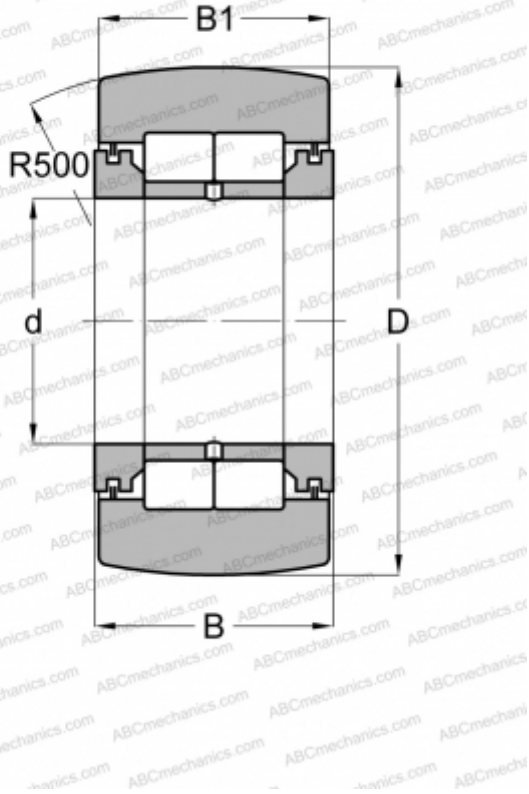

NUTR 30 ABC

Yoke type track roller

TYPE: Roller bearings, Yoke type track rollers, With axial guidance, Full complement cylindrical roller set, labyrinth seals on both sides

Technical specification

DIMENSIONS, MM

d	30,000
D	62,000
B	29,000
B1	28,000

WEIGHT, KG

0,481

MANUFACTURER

[ABC](#)

INTERCHANGE

FAG	NUTR 30(NUTD 30)
INA	NUTR 30
SKF	NUTR 30 A
IKO	NURT 30 R
McGill	MCYRD-30