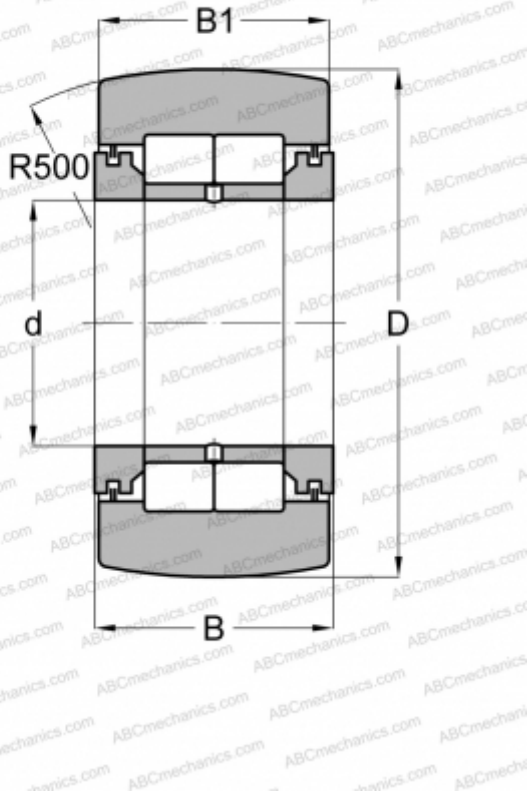

## NUTR 4090 ABC

Yoke type track roller

TYPE: Roller bearings, Yoke type track rollers, With axial guidance, Full complement cylindrical roller set, labyrinth seals on both sides

### Technical specification

#### DIMENSIONS, MM

d	40,000
D	90,000
B	32,000
B1	30,000

#### WEIGHT, KG

1,161