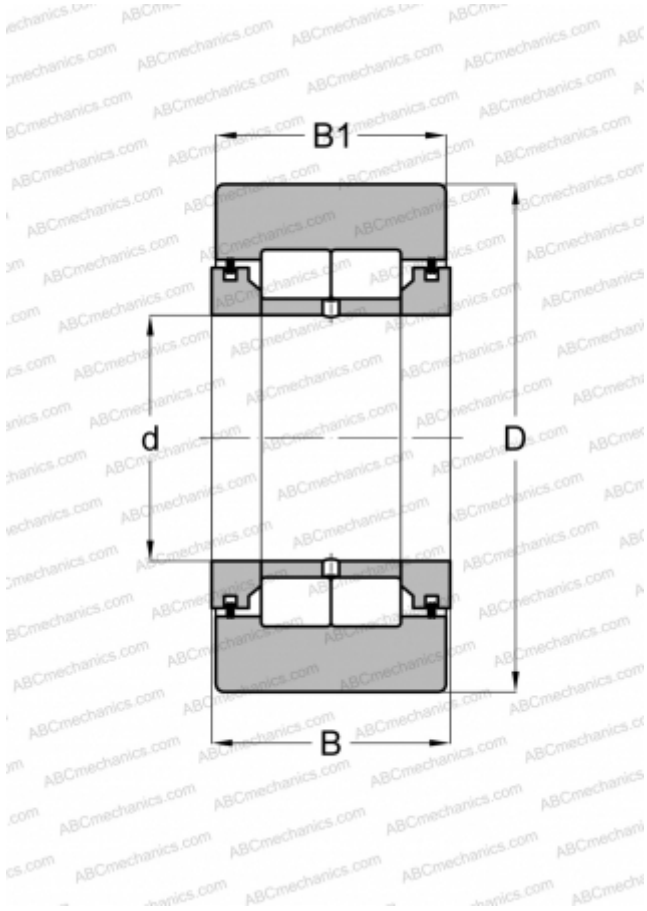

## NUTR 15 X ABC

Yoke type track roller

TYPE: Roller bearings, Yoke type track rollers, With axial guidance, Full complement cylindrical roller set, labyrinth seals on both sides, cylindrical outer ring

### Technical specification

#### DIMENSIONS, MM

d	15,000
D	35,000
B	19,000
B1	18,000

#### WEIGHT, KG

0,109