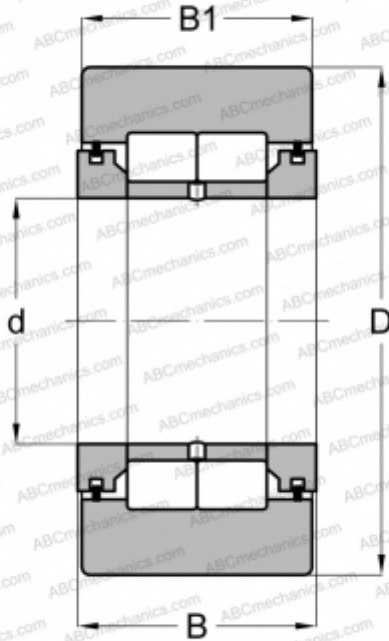

## MCYRD-15 X McGill

Yoke type track roller

TYPE: Roller bearings, Yoke type track rollers, With axial guidance, Full complement cylindrical roller set, labyrinth seals on both sides, cylindrical outer ring

### Technical specification

#### DIMENSIONS, MM

d	15,000
D	35,000
B	19,000
B1	18,000

#### WEIGHT, KG

0,109