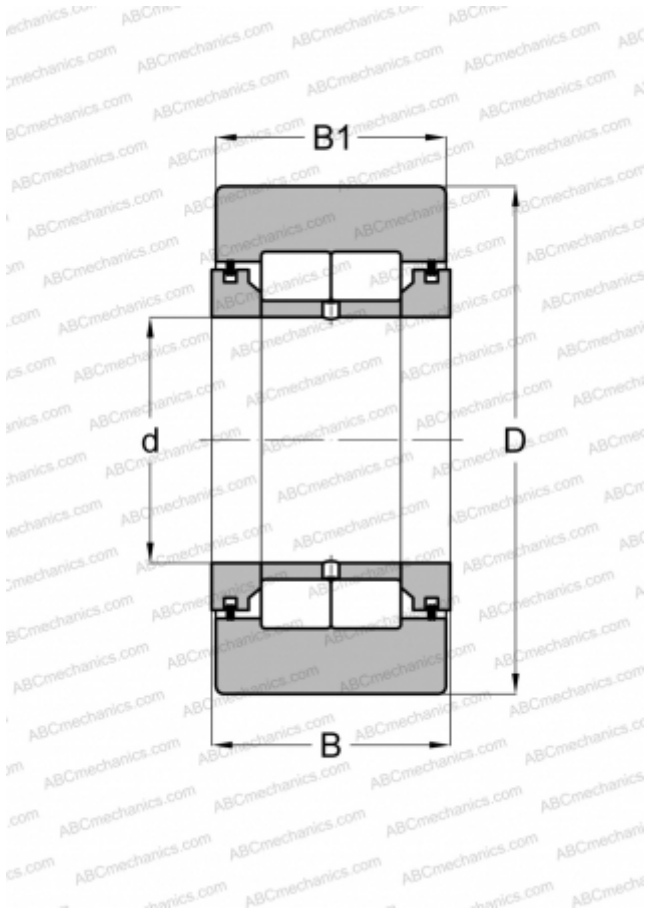

## NUTR 2052 X ABC

Yoke type track roller

TYPE: Roller bearings, Yoke type track rollers, With axial guidance, Full complement cylindrical roller set, labyrinth seals on both sides, cylindrical outer ring

### Technical specification

#### DIMENSIONS, MM

d	20,000
D	52,000
B	25,000
B1	24,000