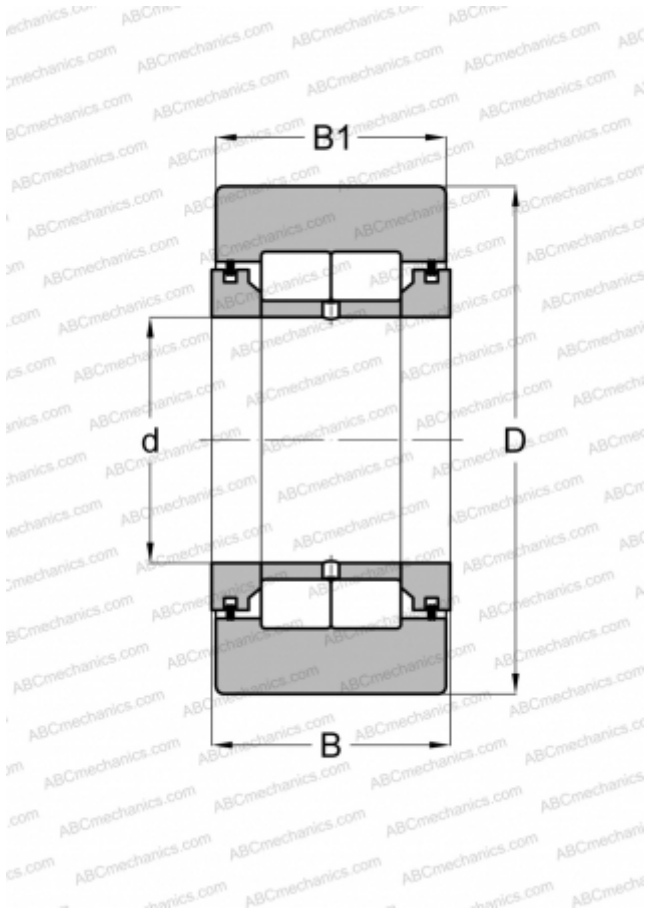

## NUTR 3072 X ABC

Yoke type track roller

TYPE: Roller bearings, Yoke type track rollers, With axial guidance, Full complement cylindrical roller set, labyrinth seals on both sides, cylindrical outer ring

### Technical specification

#### DIMENSIONS, MM

d	30,000
D	72,000
B	29,000
B1	28,000