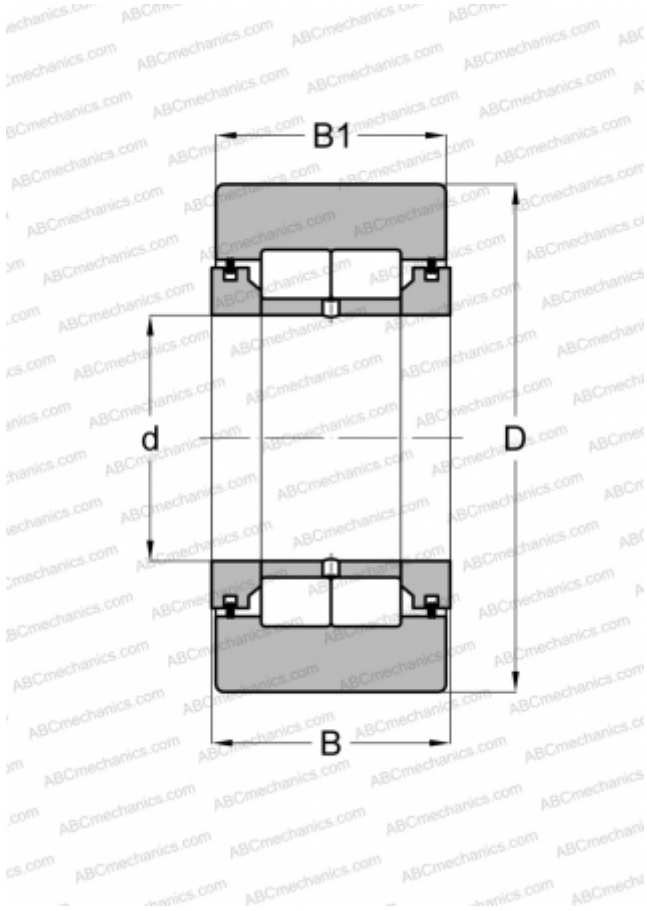

NUTR 45 X ABC

Yoke type track roller

TYPE: Roller bearings, Yoke type track rollers, With axial guidance, Full complement cylindrical roller set, labyrinth seals on both sides, cylindrical outer ring

Technical specification

DIMENSIONS, MM

d	45,000
D	85,000
B	32,000
B1	30,000

WEIGHT, KG

0,921

MANUFACTURER

[ABC](#)

INTERCHANGE

FAG	NUTR 45 DZ(NUTD 45 DZ)
INA	NUTR 45 X
SKF	NUTR 45 X
IKO	NURT 45
McGill	MCRYD-45 X