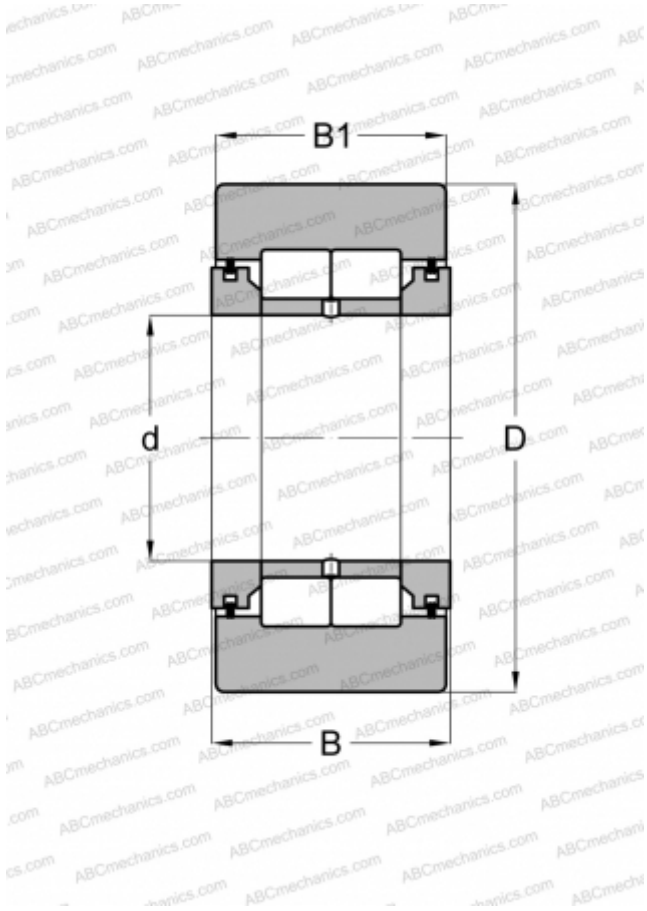

## NUTR 50110 X ABC

Yoke type track roller

TYPE: Roller bearings, Yoke type track rollers, With axial guidance, Full complement cylindrical roller set, labyrinth seals on both sides, cylindrical outer ring

### Technical specification

#### DIMENSIONS, MM

d	50,000
D	110,000
B	32,000
B1	30,000

#### WEIGHT, KG

1,728