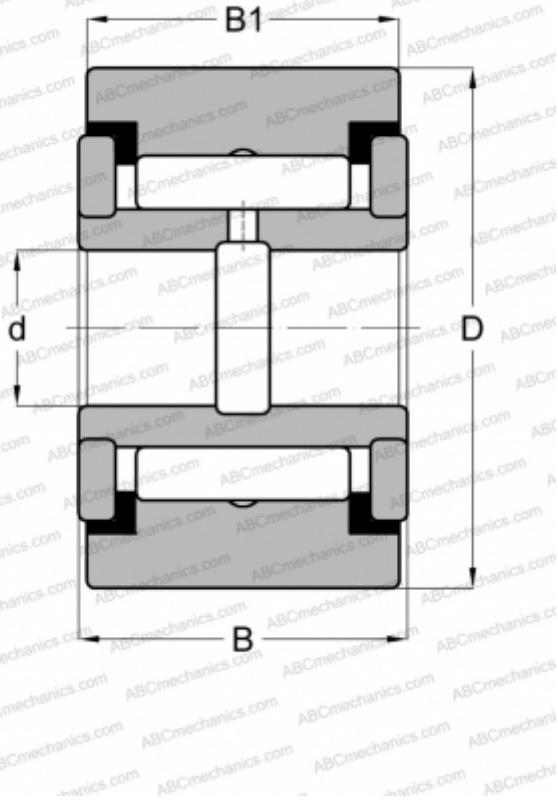

## CYR 1 5/8 McGill

Yoke type track roller

TYPE: Roller bearings, Yoke type track rollers, With axial guidance, Full complement needle roller set, gap seals on both sides, cylindrical outer ring, inch size

### Technical specification

#### DIMENSIONS, MM

d	11,112
D	41,275
B	23,813
B1	22,225

#### WEIGHT, KG

0,227