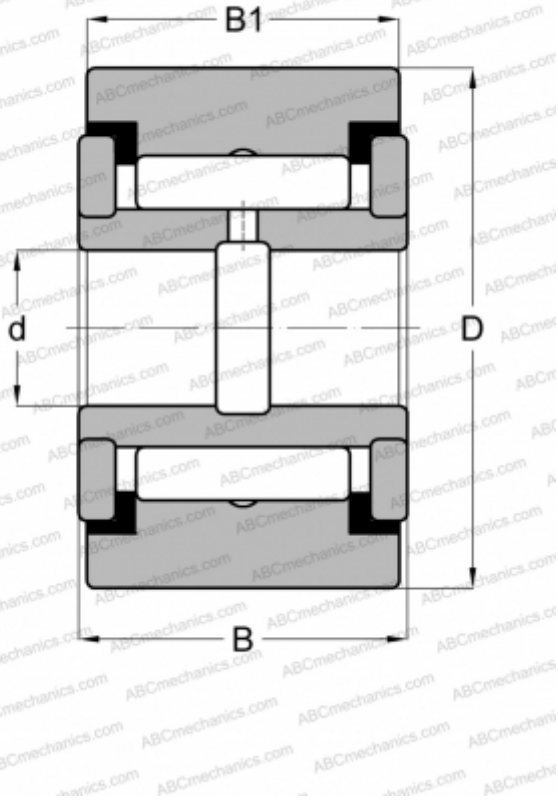

## CRY 36 V ABC

Yoke type track roller

TYPE: Roller bearings, Yoke type track rollers, With axial guidance, Full complement needle roller set, gap seals on both sides, cylindrical outer ring, inch size

### Technical specification

#### DIMENSIONS, MM

d	15,875
D	57,150
B	33,338
B1	31,750

#### WEIGHT, KG

0,599