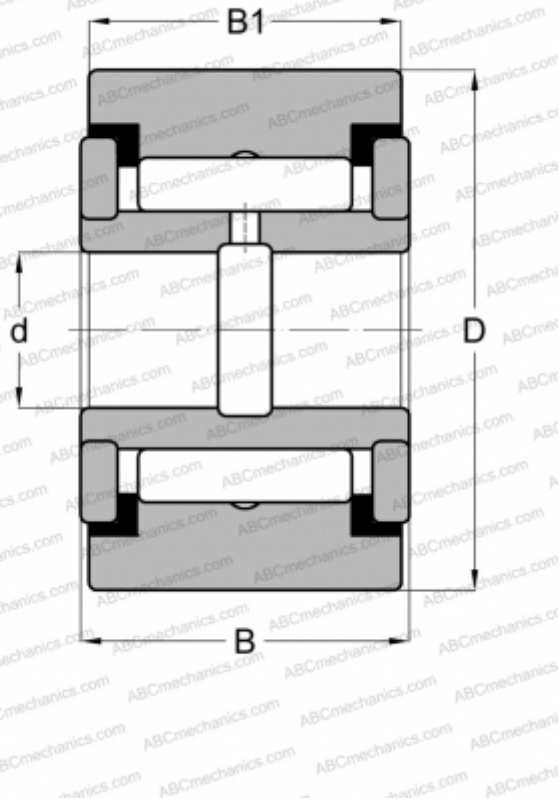

## RF 12 PP INA

Yoke type track roller

TYPE: Roller bearings, Yoke type track rollers, With axial guidance, Full complement needle roller set, sealing rings on both sides, cylindrical outer ring, inch size

### Technical specification

#### DIMENSIONS, MM

d	6,350
D	19,050
B	14,288
B1	12,700

#### WEIGHT, KG

0,027