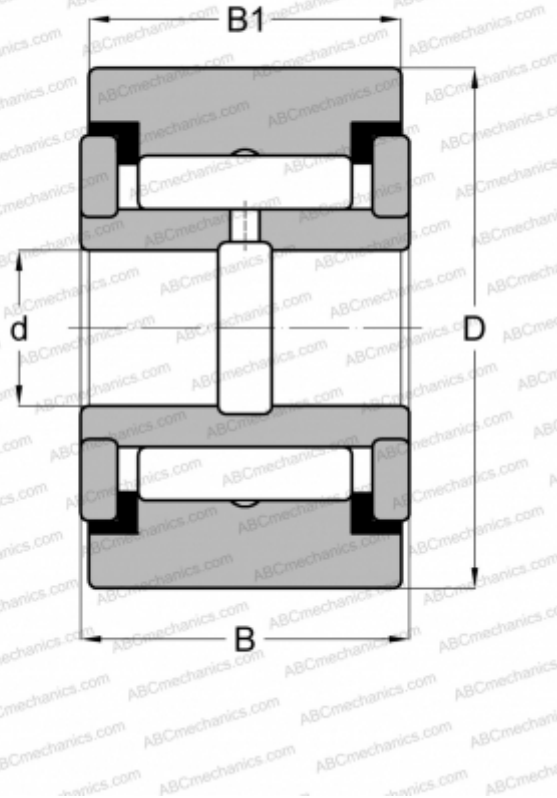

RF 14 PP INA

Yoke type track roller

TYPE: Roller bearings, Yoke type track rollers, With axial guidance, Full complement needle roller set, sealing rings on both sides, cylindrical outer ring, inch size

Technical specification

DIMENSIONS, MM

d	6,350
D	22,225
B	14,288
B1	12,700

WEIGHT, KG

0,036

MANUFACTURER

[INA](#)

INTERCHANGE