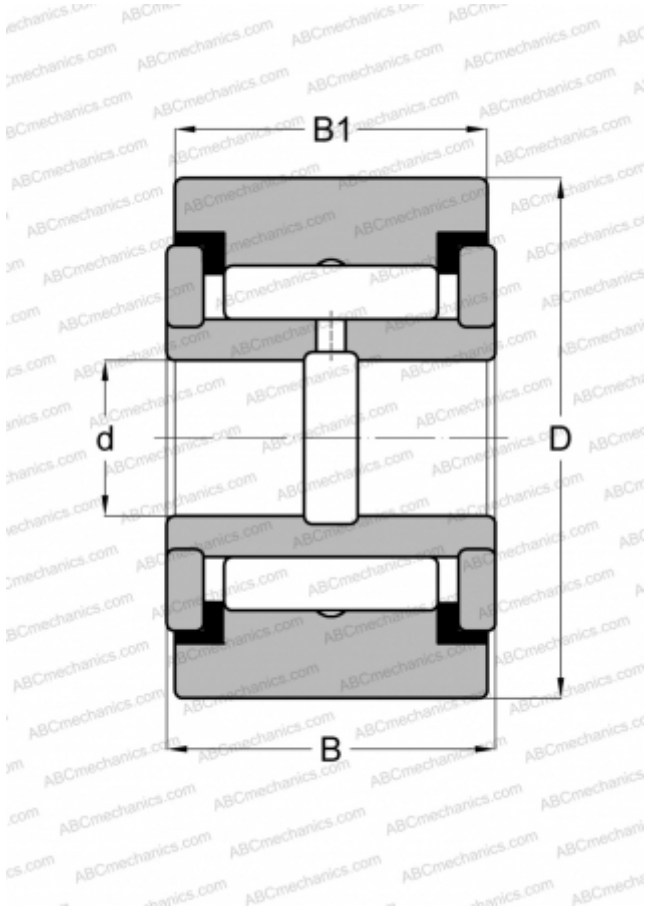

## Y 28 L RBC

Yoke type track roller

TYPE: Roller bearings, Yoke type track rollers, With axial guidance, Full complement needle roller set, sealing rings on both sides, cylindrical outer ring, inch size

### Technical specification

#### DIMENSIONS, MM

d	6,350
D	22,225
B	14,288
B1	12,700

#### WEIGHT, KG

0,036