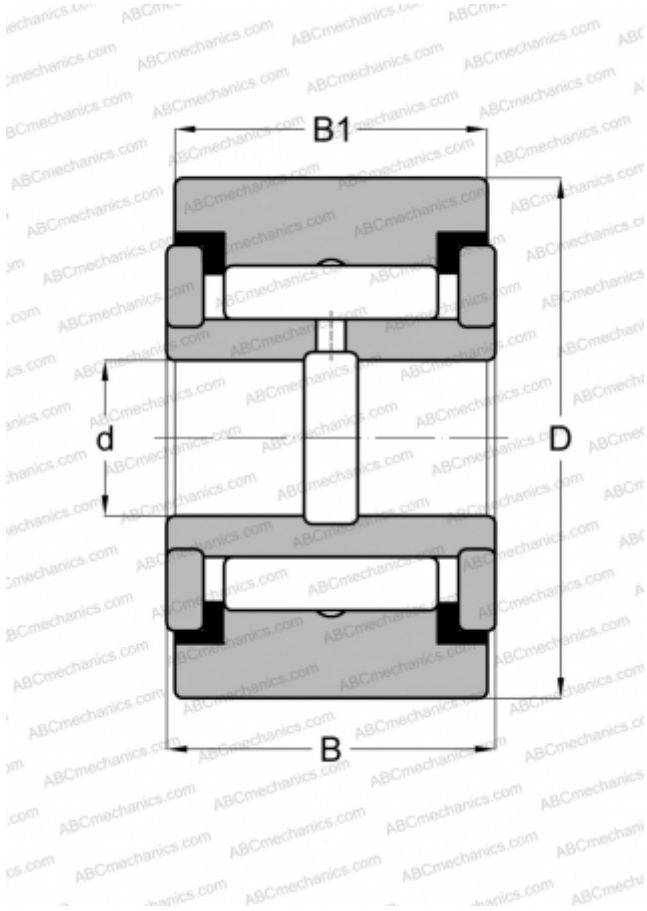

YCRS 14 TORRINGTON

Yoke type track roller

TYPE: Roller bearings, Yoke type track rollers, With axial guidance, Full complement needle roller set, sealing rings on both sides, cylindrical outer ring, inch size

Technical specification

DIMENSIONS, MM

| | |
|----|--------|
| d | 6,350 |
| D | 22,225 |
| B | 14,288 |
| B1 | 12,700 |

WEIGHT, KG

0,036

MANUFACTURER

[TORRINGTON](#)

INTERCHANGE