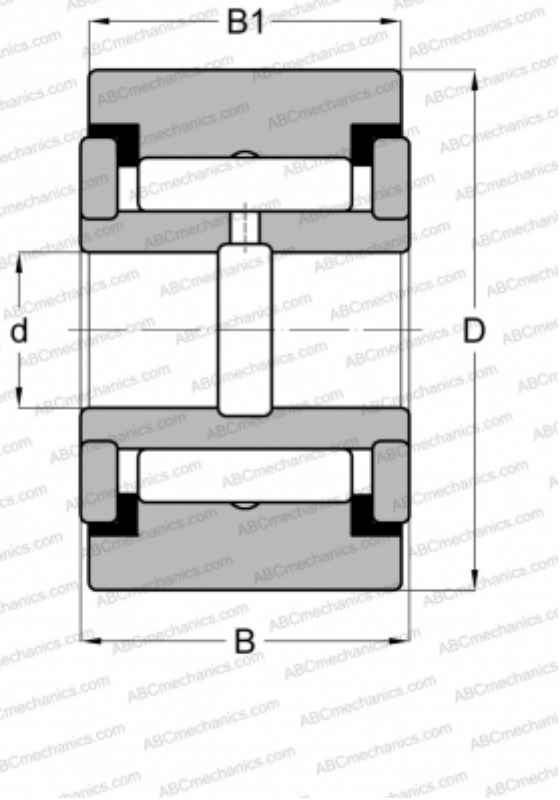

RF 16 PP INA

Yoke type track roller

TYPE: Roller bearings, Yoke type track rollers, With axial guidance, Full complement needle roller set, sealing rings on both sides, cylindrical outer ring, inch size

Technical specification

DIMENSIONS, MM

d	7,938
D	25,400
B	17,463
B1	15,875

WEIGHT, KG

0,068

MANUFACTURER

[INA](#)

INTERCHANGE