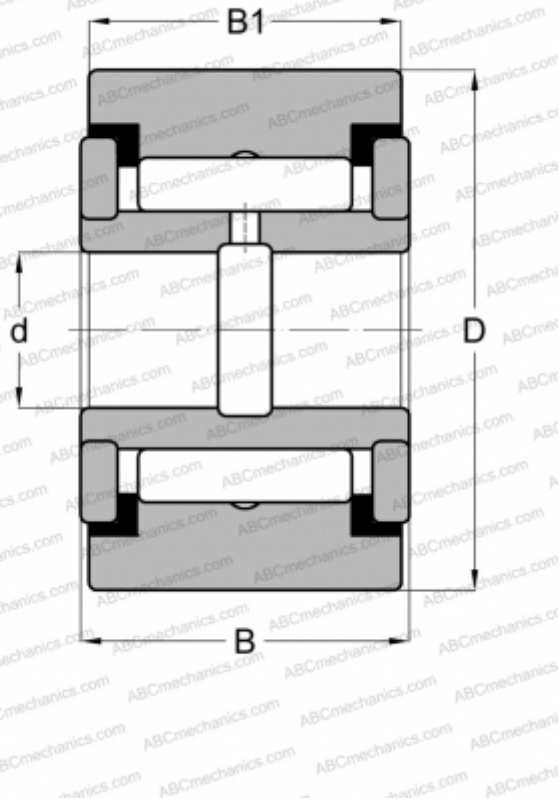

## YCRS 18 ABC

Yoke type track roller

TYPE: Roller bearings, Yoke type track rollers, With axial guidance, Full complement needle roller set, sealing rings on both sides, cylindrical outer ring, inch size

### Technical specification

#### DIMENSIONS, MM

d	7,938
D	28,575
B	17,463
B1	15,875

#### WEIGHT, KG

0,077