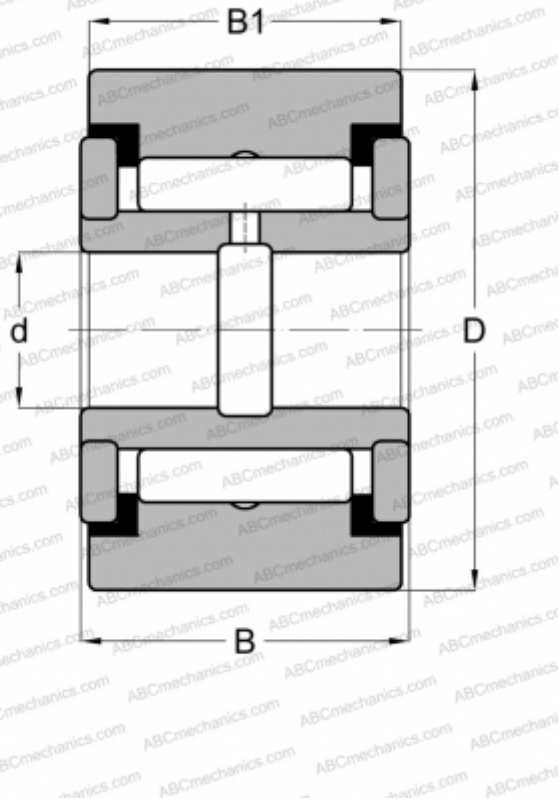

## RF 18 PP INA

Yoke type track roller

TYPE: Roller bearings, Yoke type track rollers, With axial guidance, Full complement needle roller set, sealing rings on both sides, cylindrical outer ring, inch size

### Technical specification

#### DIMENSIONS, MM

d	7,938
D	28,575
B	17,463
B1	15,875

#### WEIGHT, KG

0,077