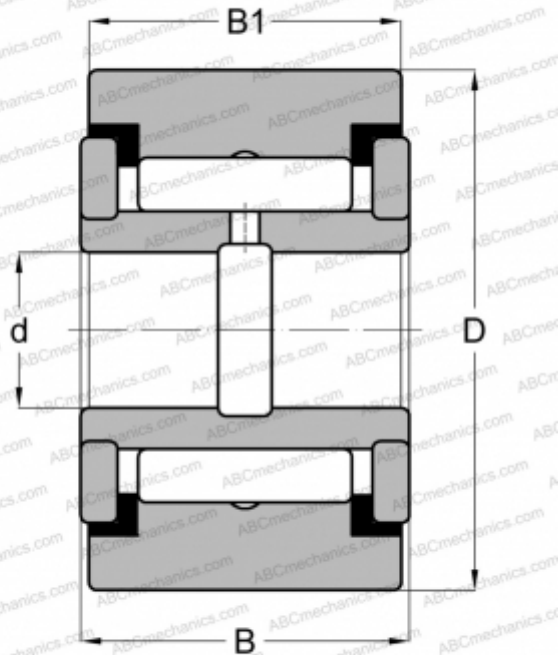

YR 1 1/8 X SKF

Yoke type track roller

TYPE: Roller bearings, Yoke type track rollers, With axial guidance, Full complement needle roller set, sealing rings on both sides, cylindrical outer ring, inch size

Technical specification

DIMENSIONS, MM

| | |
|----|--------|
| d | 7,938 |
| D | 28,575 |
| B | 17,463 |
| B1 | 15,875 |

WEIGHT, KG

0,077

MANUFACTURER

[SKF](#)

INTERCHANGE