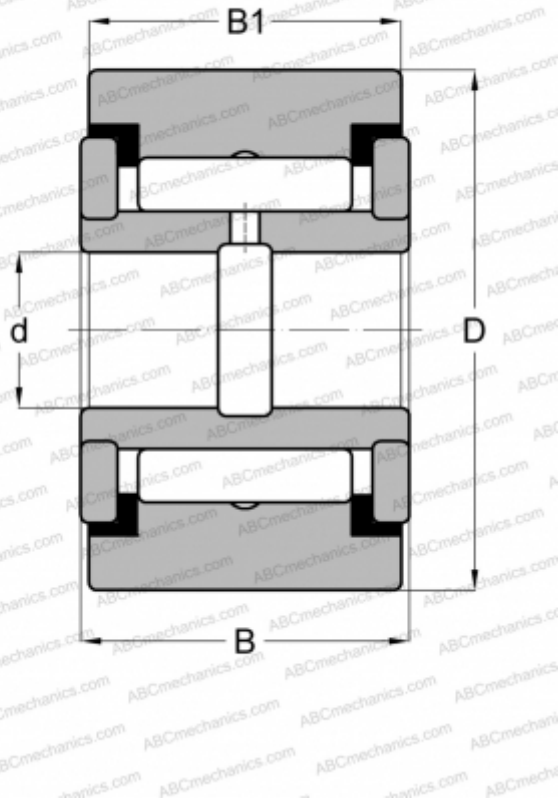

RF 20 PP INA

Yoke type track roller

TYPE: Roller bearings, Yoke type track rollers, With axial guidance, Full complement needle roller set, sealing rings on both sides, cylindrical outer ring, inch size

Technical specification

DIMENSIONS, MM

d	9,525
D	31,750
B	20,638
B1	19,050

WEIGHT, KG

0,109

MANUFACTURER

[INA](#)

INTERCHANGE