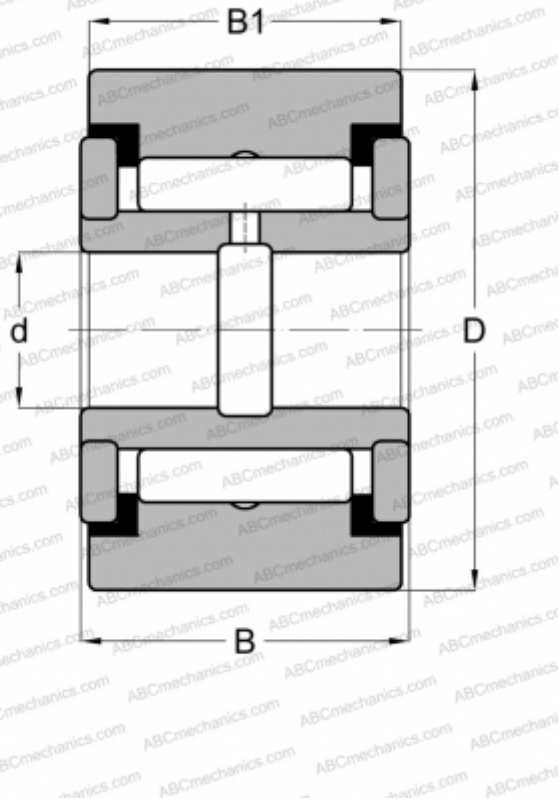

## Y 40 L RBC

Yoke type track roller

TYPE: Roller bearings, Yoke type track rollers, With axial guidance, Full complement needle roller set, sealing rings on both sides, cylindrical outer ring, inch size

### Technical specification

#### DIMENSIONS, MM

d	9,525
D	31,750
B	20,638
B1	19,050

#### WEIGHT, KG

0,109