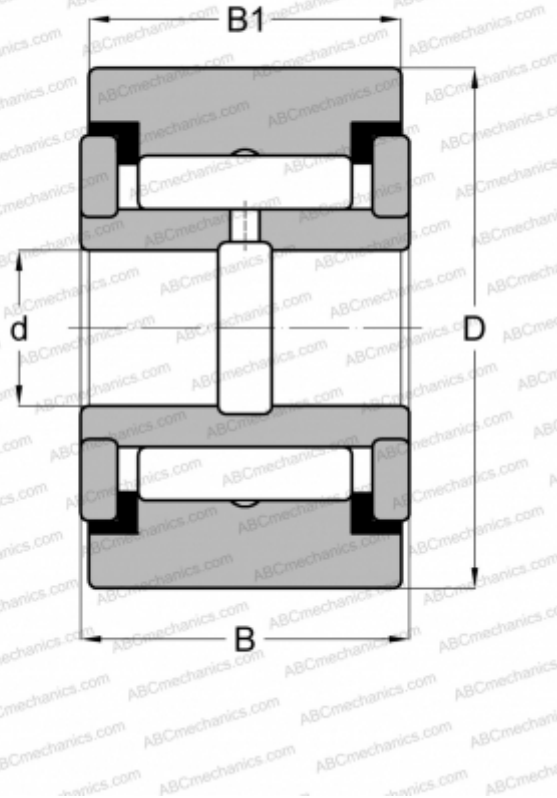

RF 22 PP INA

Yoke type track roller

TYPE: Roller bearings, Yoke type track rollers, With axial guidance, Full complement needle roller set, sealing rings on both sides, cylindrical outer ring, inch size

Technical specification

DIMENSIONS, MM

d	9,525
D	34,925
B	20,638
B1	19,050

WEIGHT, KG

0,136

MANUFACTURER

[INA](#)

INTERCHANGE