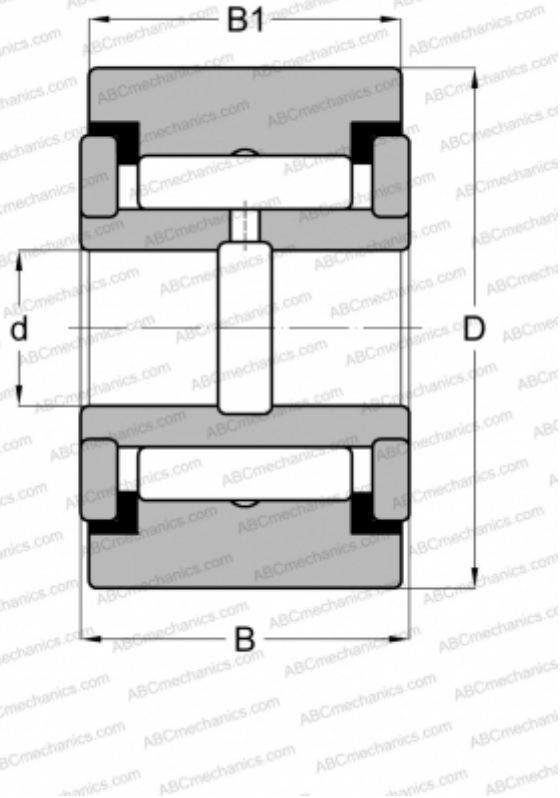

YR 1 3/8 X SKF

Yoke type track roller

TYPE: Roller bearings, Yoke type track rollers, With axial guidance, Full complement needle roller set, sealing rings on both sides, cylindrical outer ring, inch size

Technical specification

DIMENSIONS, MM

| | |
|----|--------|
| d | 9,525 |
| D | 34,925 |
| B | 20,638 |
| B1 | 19,050 |

WEIGHT, KG

0,136

MANUFACTURER

[SKF](#)

INTERCHANGE