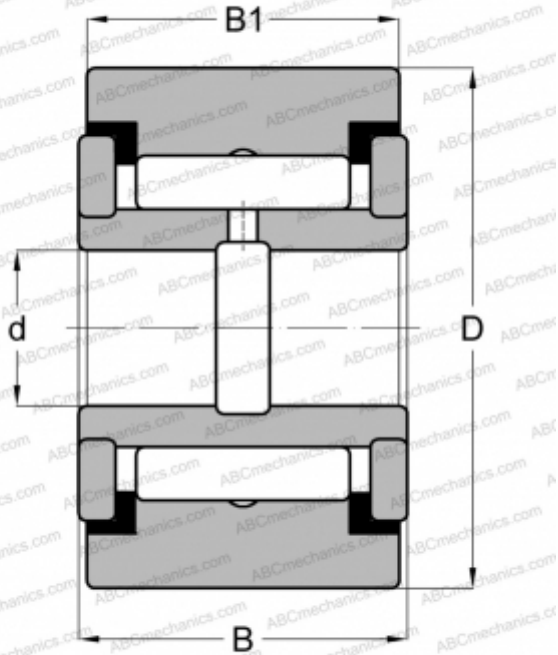

## RF 26 PP INA

Yoke type track roller

TYPE: Roller bearings, Yoke type track rollers, With axial guidance, Full complement needle roller set, sealing rings on both sides, cylindrical outer ring, inch size

#### DIMENSIONS, MM

d	11,113
D	41,275
B	23,813
B1	22,225

#### WEIGHT, KG

0,227