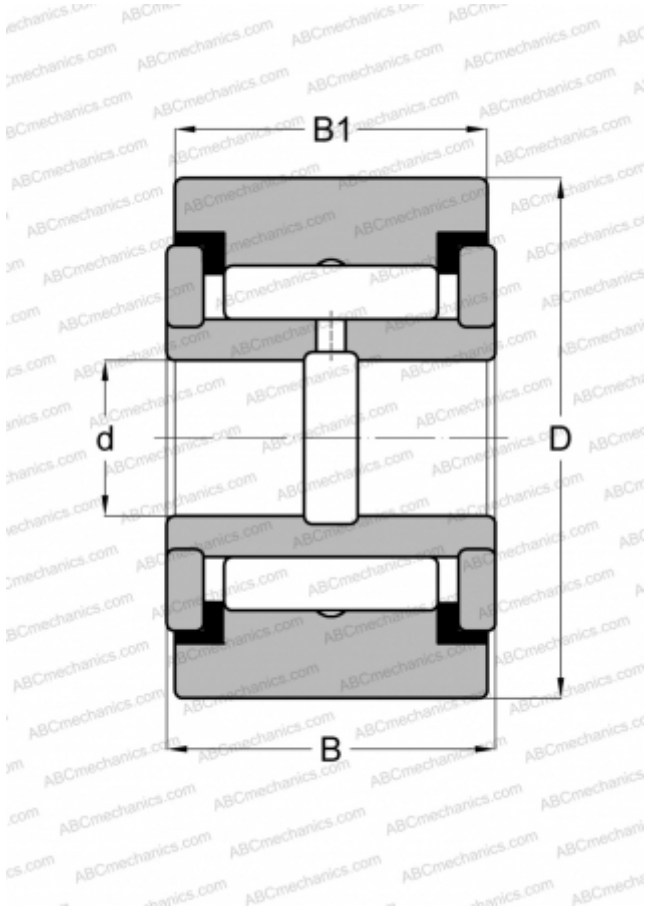

YCRS 26 TORRINGTON

Yoke type track roller

TYPE: Roller bearings, Yoke type track rollers, With axial guidance, Full complement needle roller set, sealing rings on both sides, cylindrical outer ring, inch size

Technical specification

DIMENSIONS, MM

d	11,113
D	41,275
B	23,813
B1	22,225

WEIGHT, KG

0,227

MANUFACTURER

[TORRINGTON](#)

INTERCHANGE