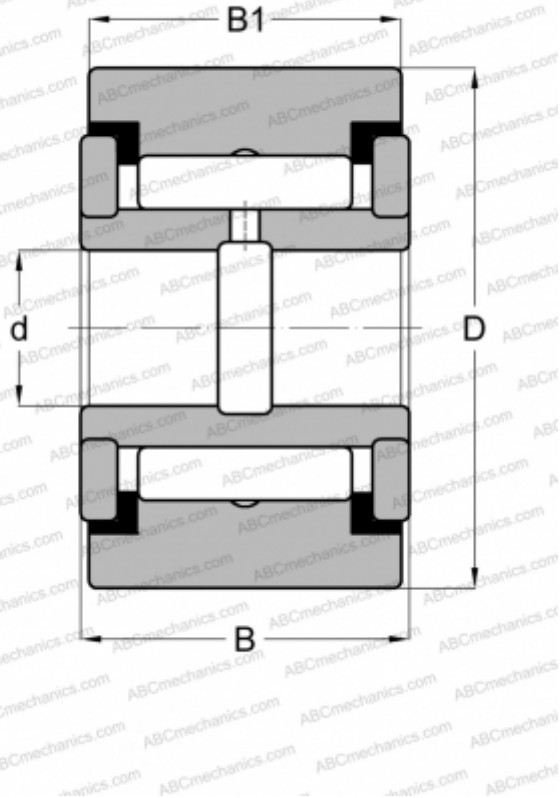

RF 30 PP INA

Yoke type track roller

TYPE: Roller bearings, Yoke type track rollers, With axial guidance, Full complement needle roller set, sealing rings on both sides, cylindrical outer ring, inch size

Technical specification

DIMENSIONS, MM

d	12,700
D	47,625
B	26,988
B1	25,400

WEIGHT, KG

0,363

MANUFACTURER

[INA](#)

INTERCHANGE